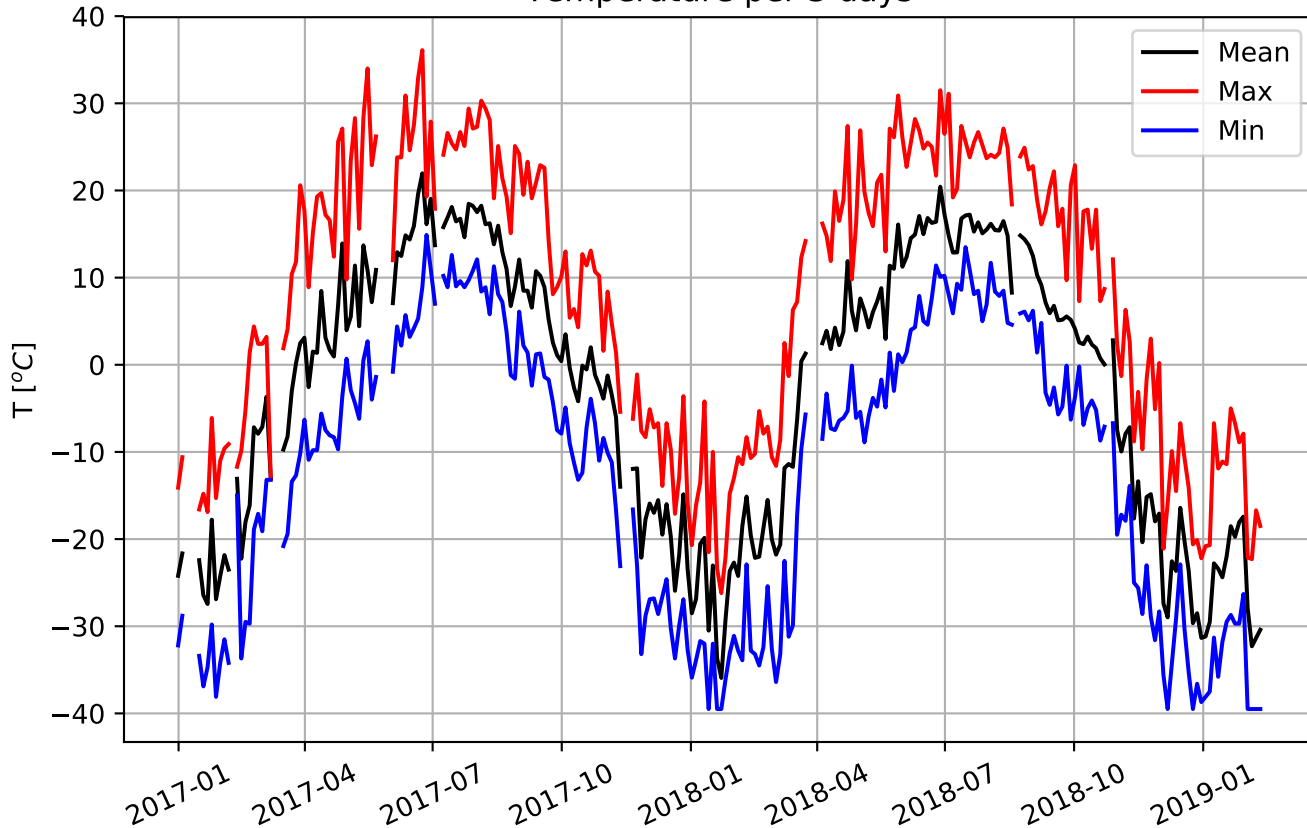

# Monthly temperature

Temperature per 3 days

Daily Max-Min temperature

Daily temperature