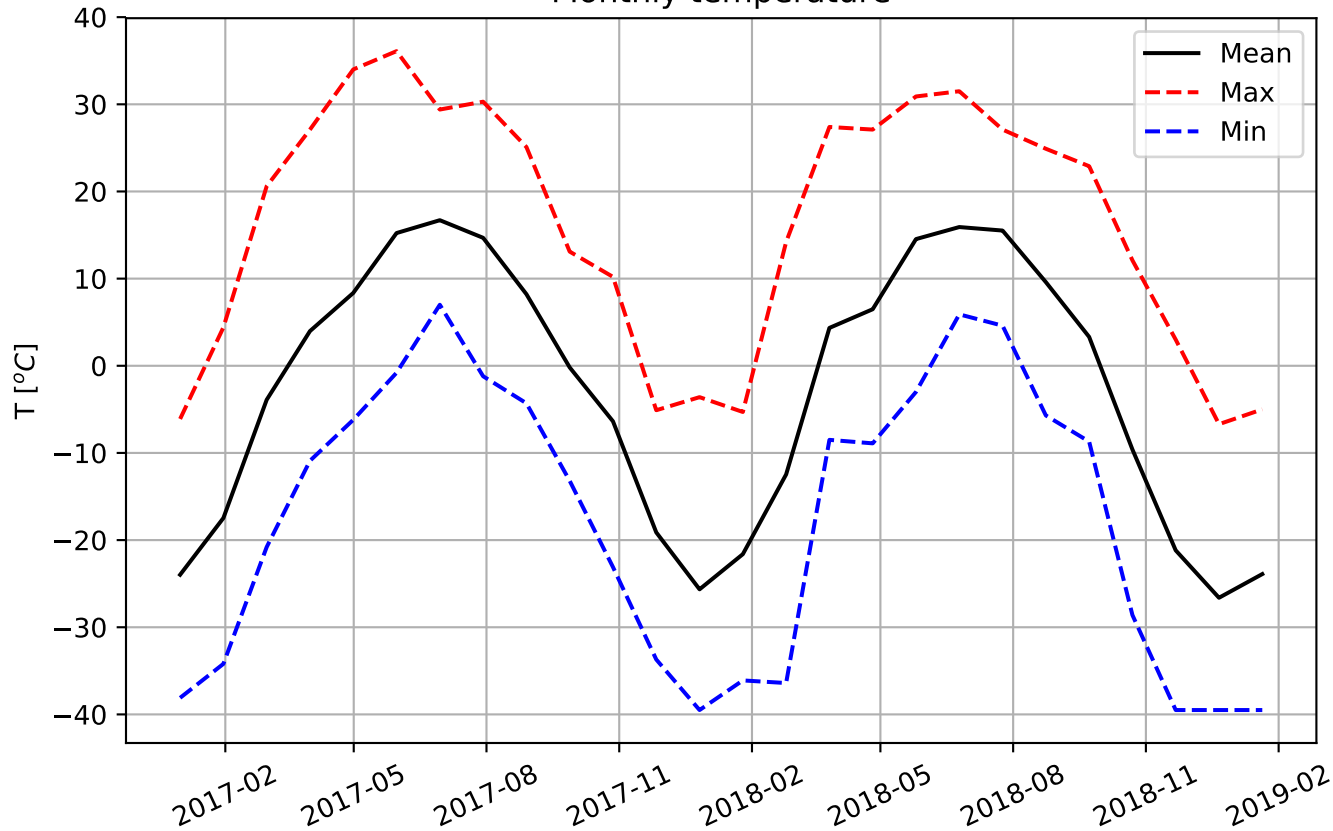

# Monthly temperature

Temperature per 3 days

Daily Max-Min temperature

Daily temperature